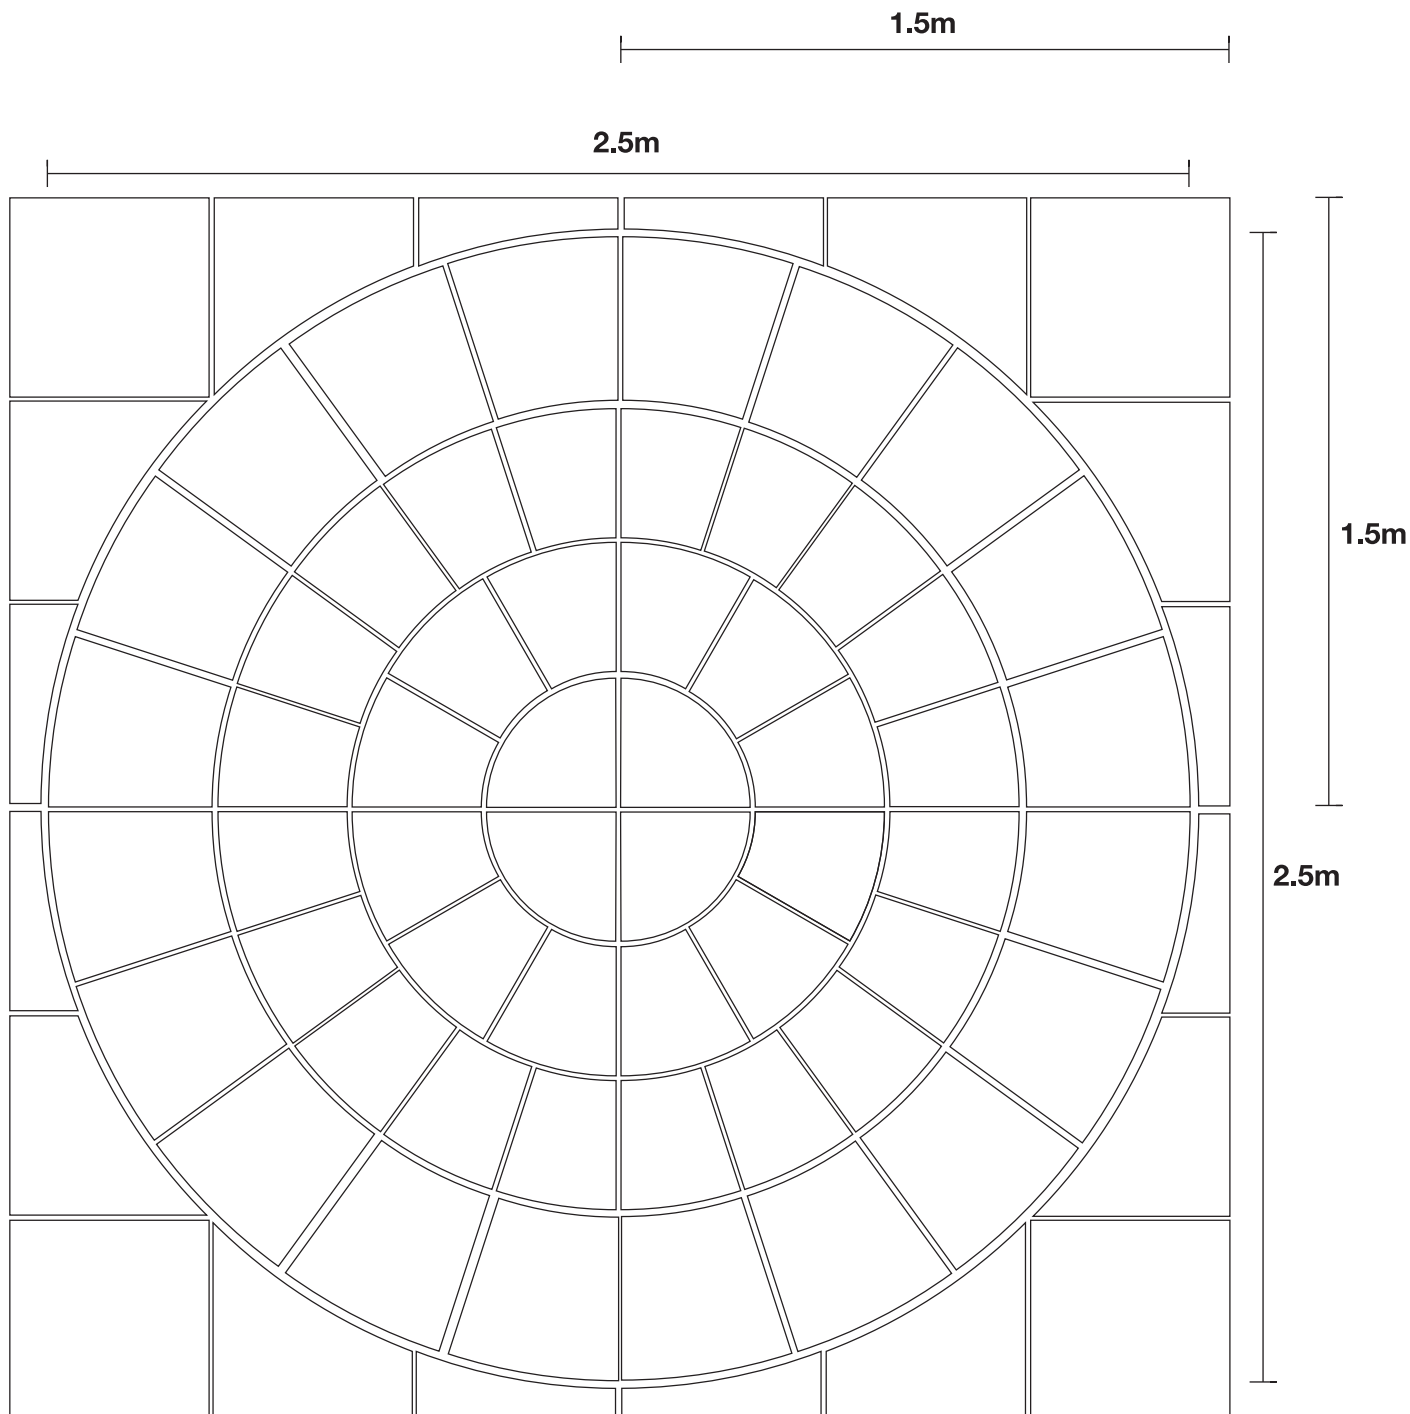

GARDENSTONE[®]

2.5m Country Feature Circle with Squaring Off Kit

This laying pattern is a guide only

www.kelkay.com