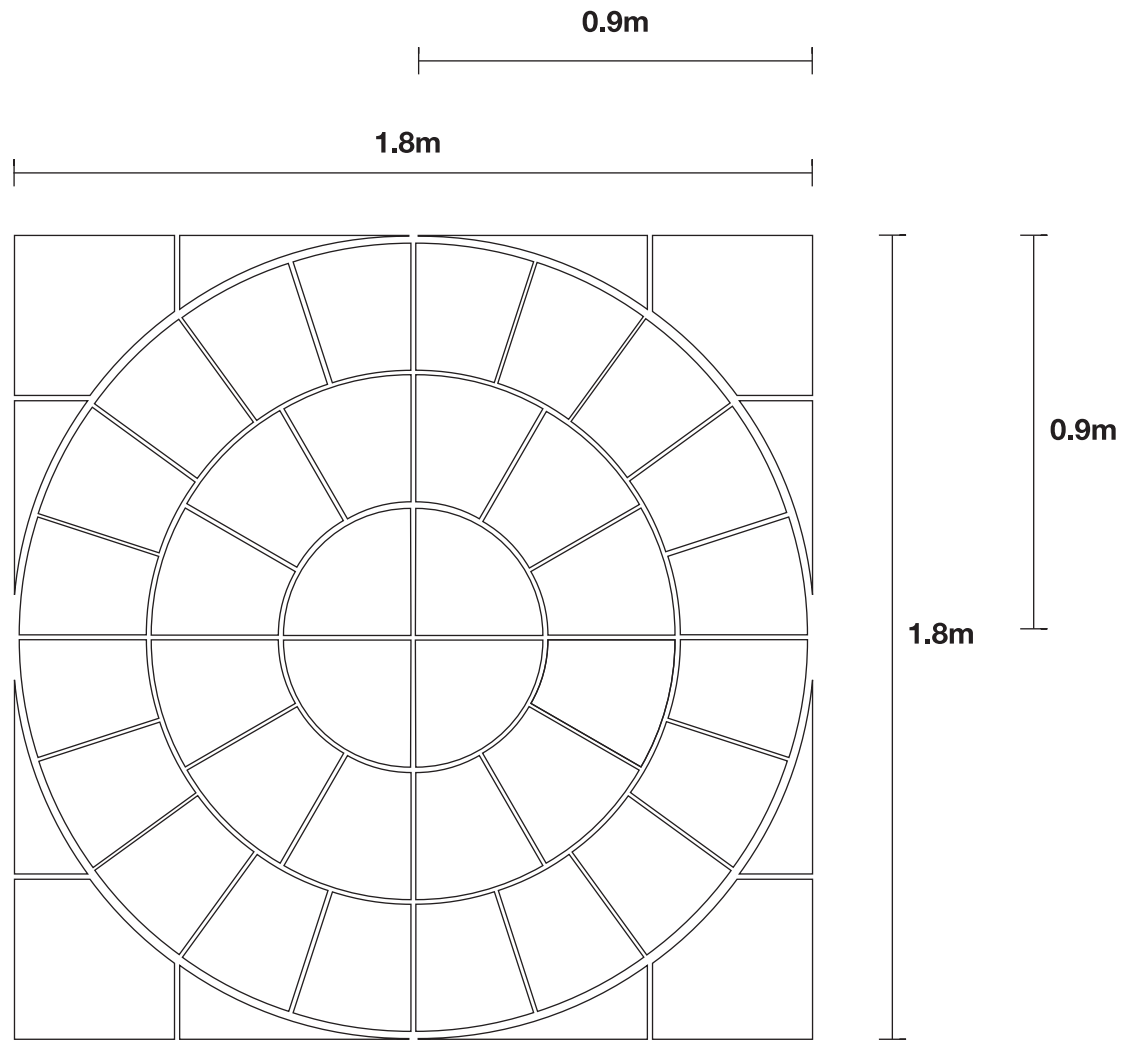

# 1.8m Country Feature Circle with Squaring Off Kit

This laying pattern is a guide only

[www.kelkay.com](http://www.kelkay.com)