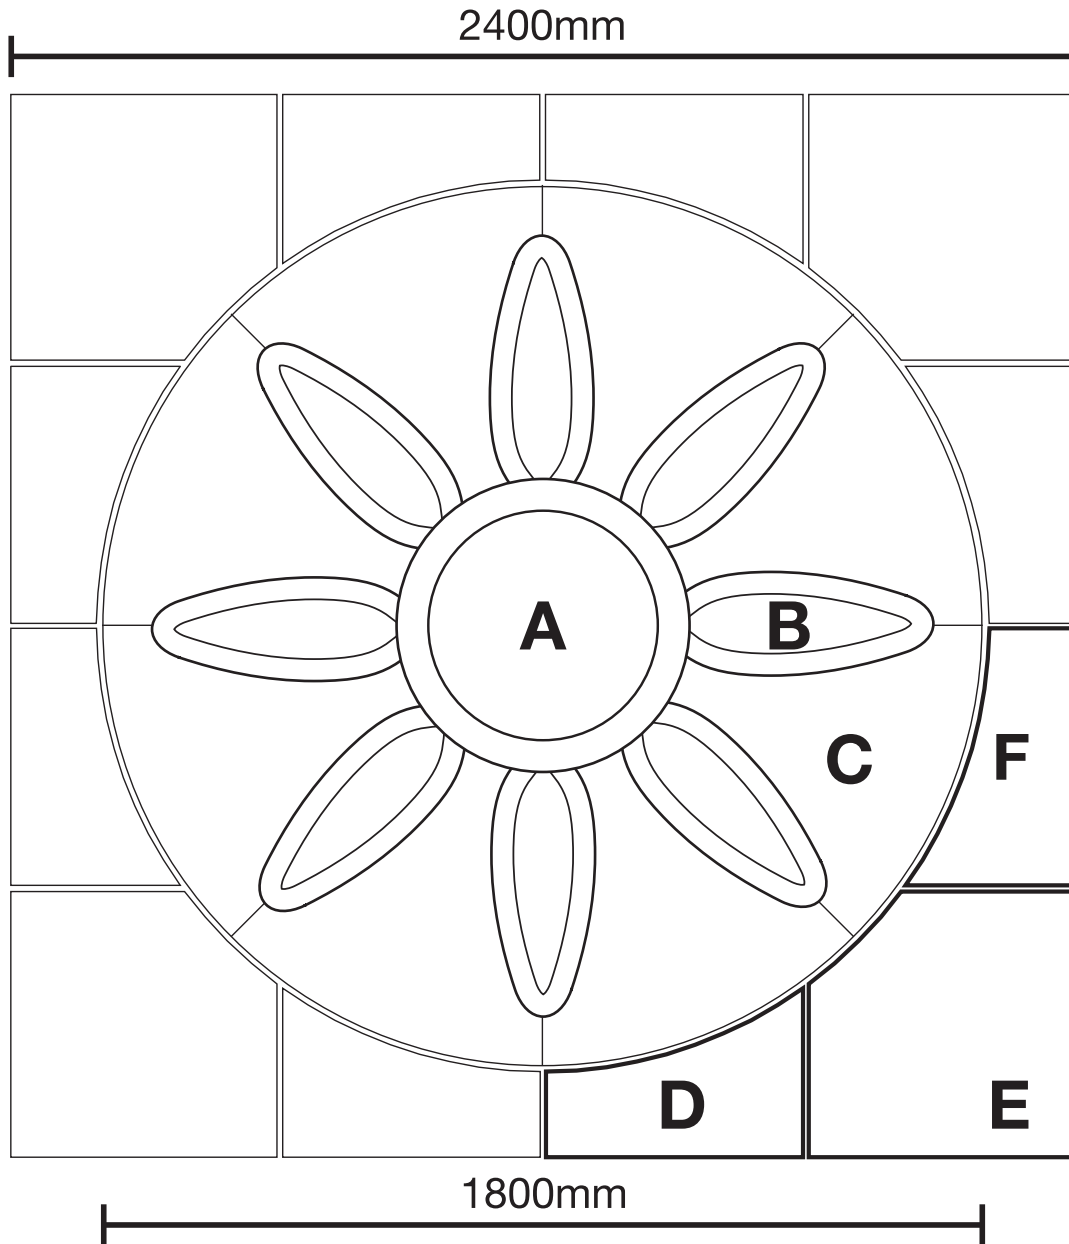

GARDENSTONE[®]

8569 Abbey Petal Circle Kit 1.8m

Covers approximately 5.76 square metres when using optional squaring off kit

Abbey Petal 1.8m Circle Kit Components inc optional Squaring off kit	A Centre Circle	x 1
	B Petal	x 8
	C Petal Surround	x 8
	D Left Bone	x 4
	E Corner	x 4
	F Right Bone	x 4