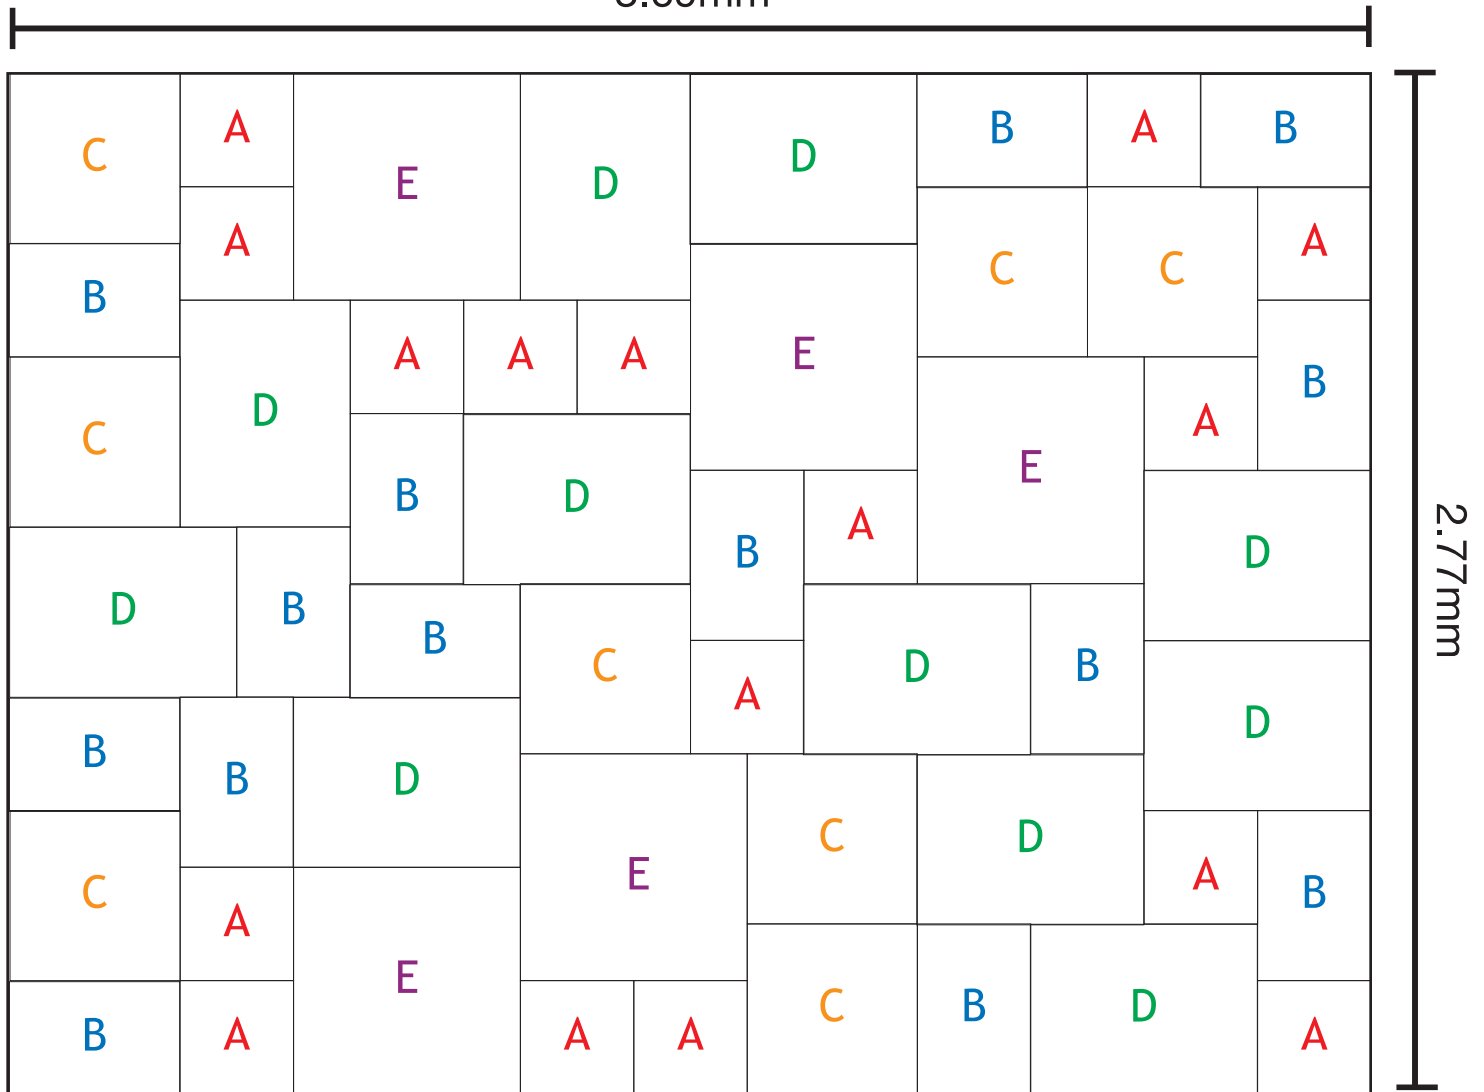

**GARDENSTONE**<sup>®</sup>

## 8583YG/AN Abbey Paving Patio Pack

3.69m

Covers approximately 10.22 square metres

Abbey Paving Random Patio Pack Contains	A 300mm x 300mm x 16
	B 300mm x 450mm x 14
	C 450mm x 450mm x 8
	D 450mm x 600mm x 11
	E 600mm x 600mm x 5

This laying pattern is a guide only.

[www.kelkay.com](http://www.kelkay.com)