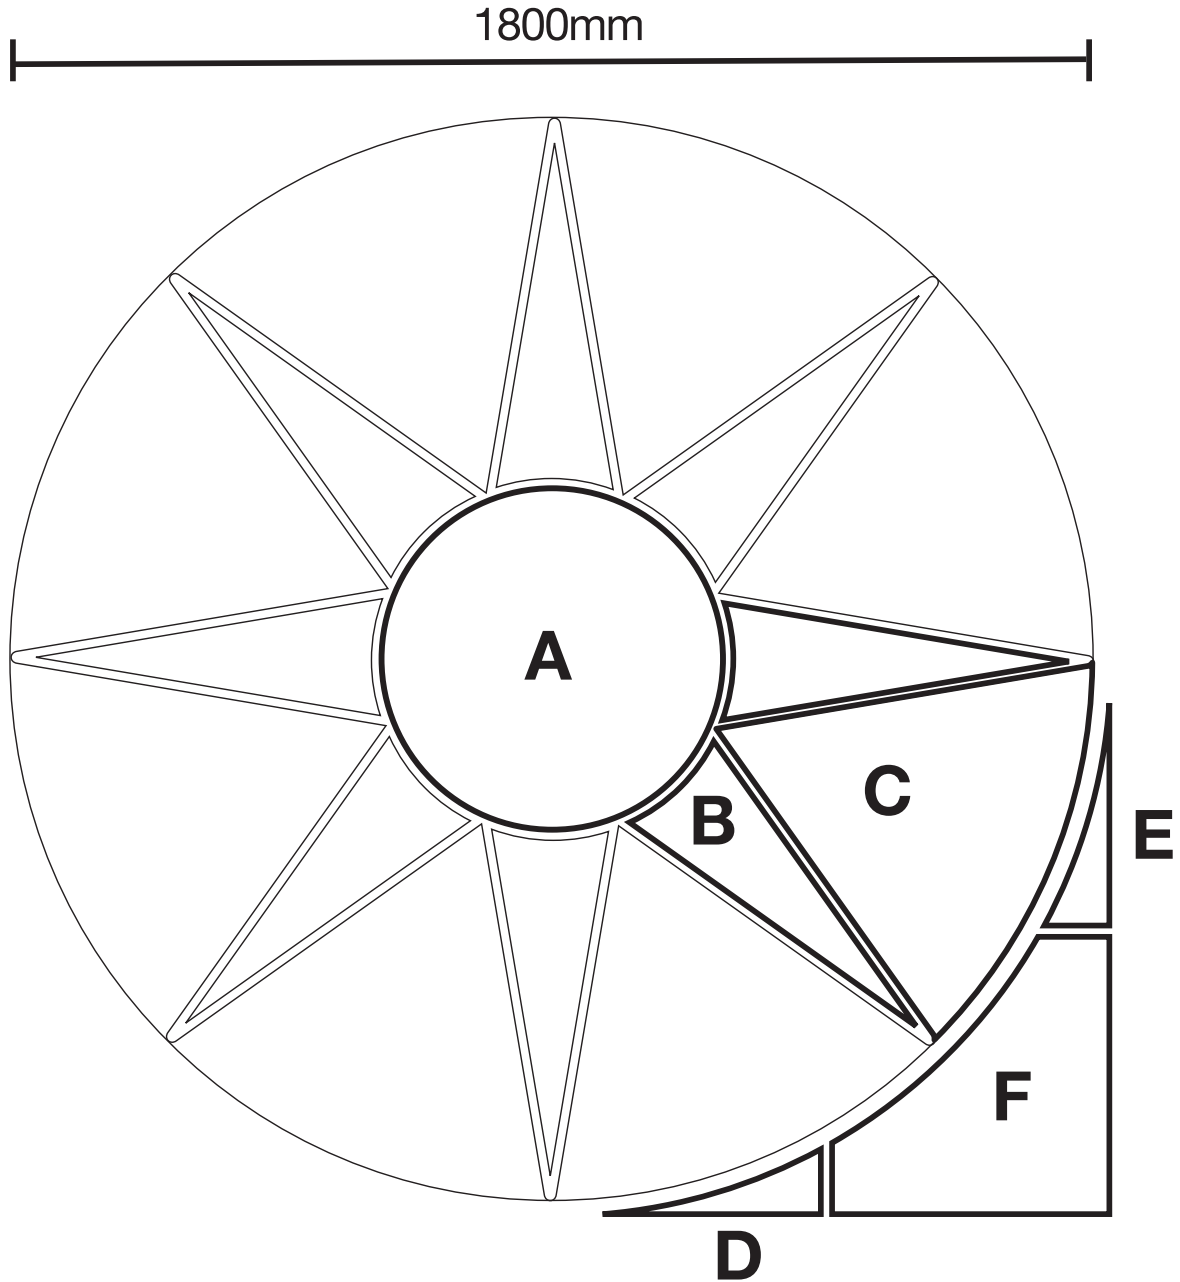

## 8567 Astral Circle Kit 1.8m

Covers approximately 3.24 square metres when using optional squaring off kit

|               |                      |     |
|---------------|----------------------|-----|
| Astral Circle | A Centre Circle      | x 1 |
| 1.8m Kit      | B Small Triangle     | x 8 |
| Components    | C Large Triangle     | x 4 |
| inc optional  | D Left Small Corner  | x 4 |
| Squaring      | E Right Small Corner | x 4 |
| off kit       | F Corner Section     | x 4 |