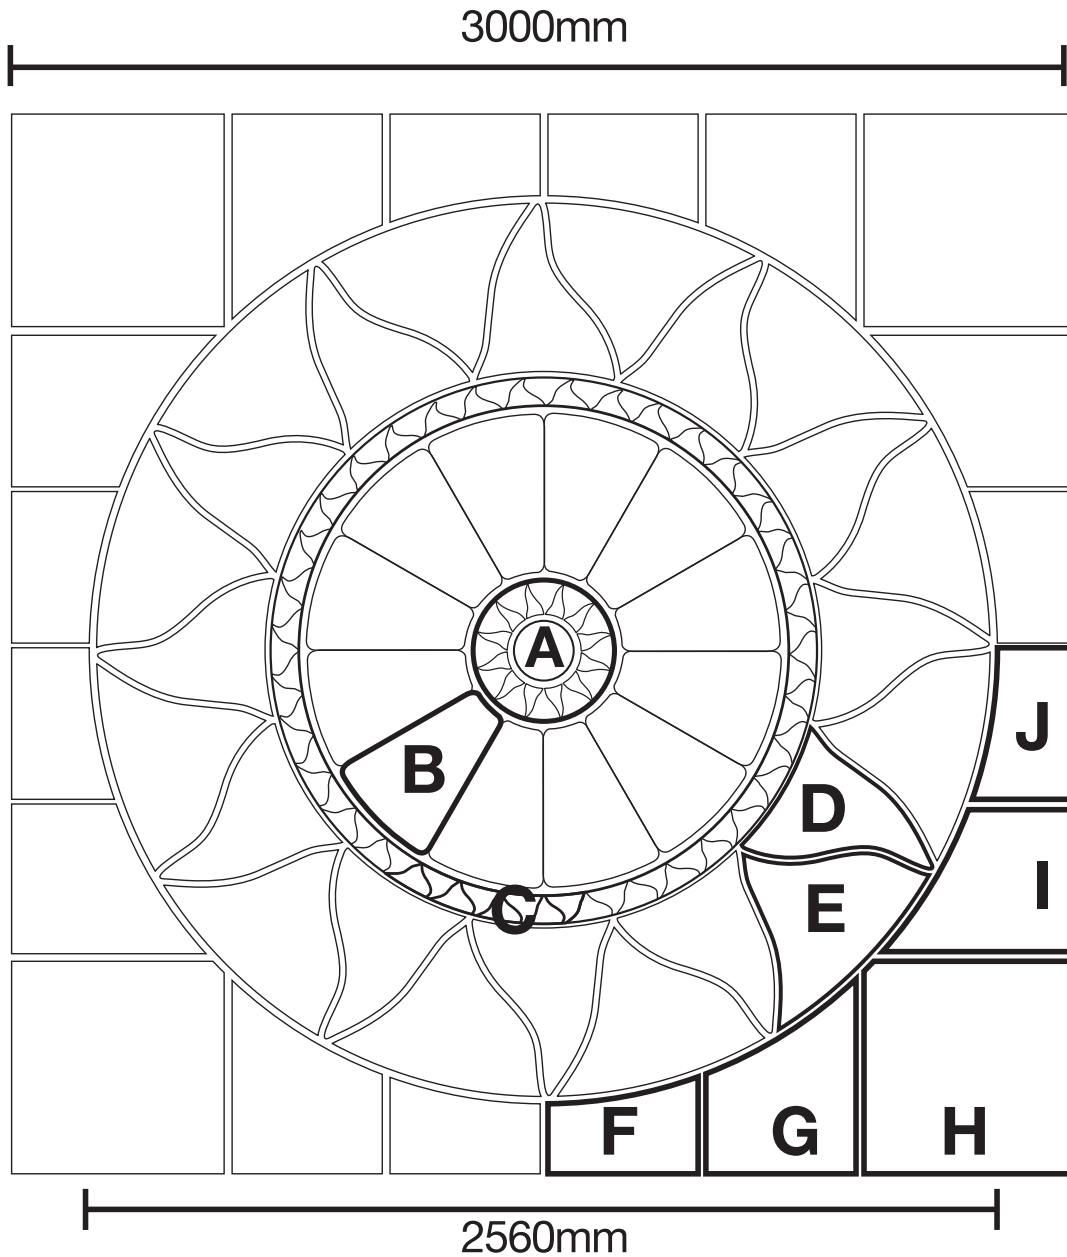

## 8565 Sunflare Circle Kit 2.56m

Covers approximately 9 square metres when using optional squaring off kit

Sunflare Circle Kit Components inc optional Squaring off kit	A Centre	x 1
	B Inner Segment	x 12
	C Border Flare	x 9
	D Sun Flares	x 12
	E Sun Rays	x 12
	F Left Bone	x 4
	G Left Corner	x 4
	H Corner	x 4
	I Right Corner	x 4
	J Right Bone	x 4