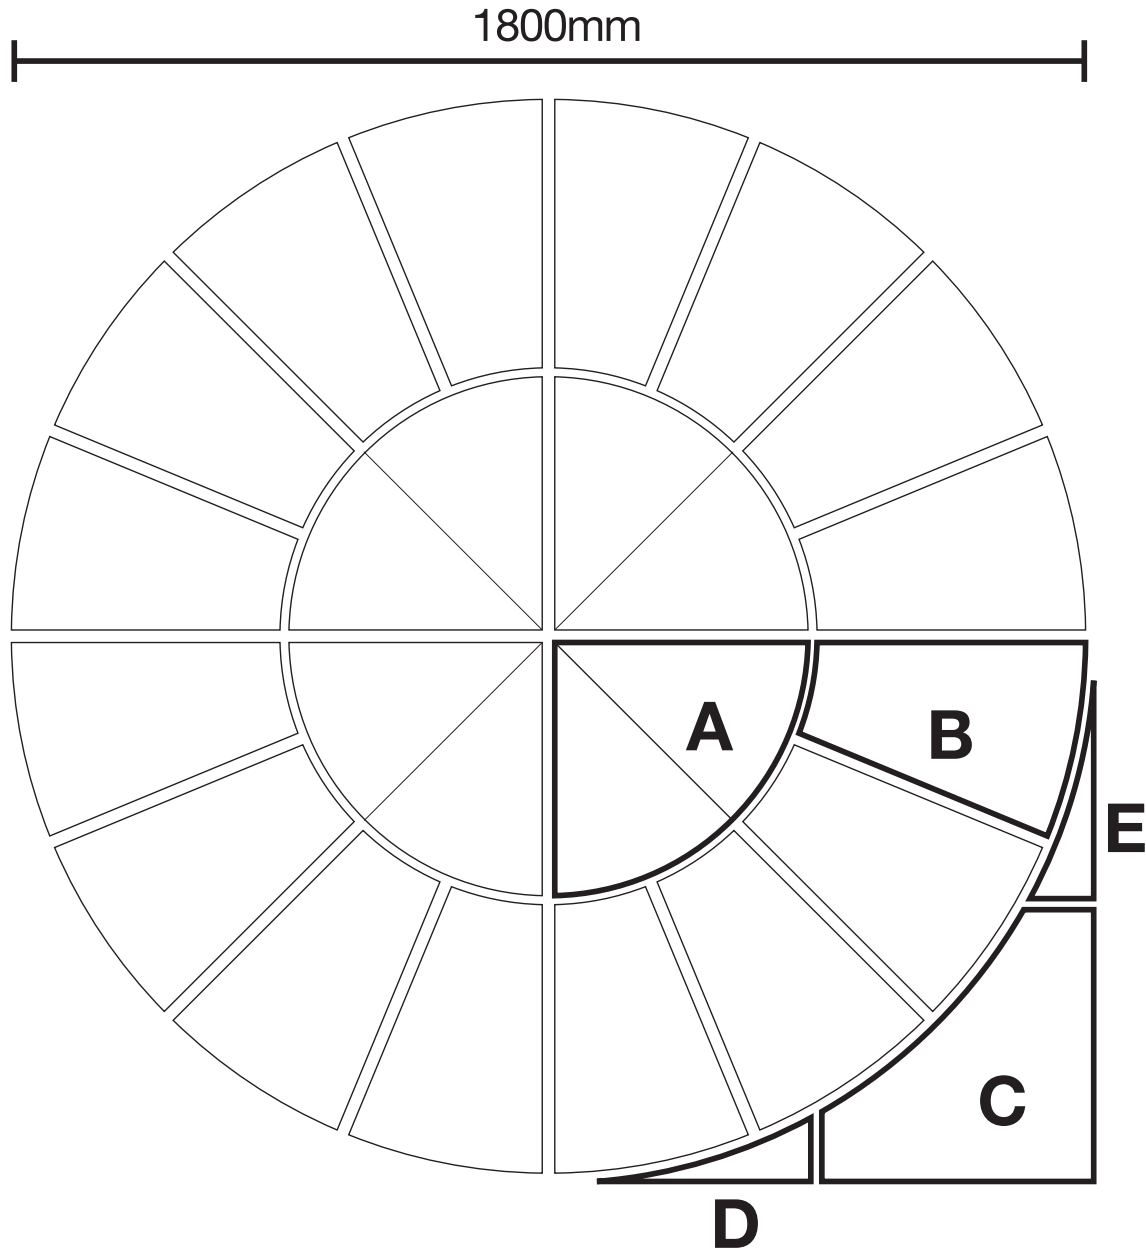

GARDENSTONE[®]

8521 Minster Circle Kit 1.8m

Covers approximately 3.24 square metres when using optional squaring off kit

Minster Circle 1.8m Kit Components inc optional Squaring off kit	A Grooved Quad	x 4
	B Outer	x 16
	C Corner Section	x 4
	D Left Small Corner	x 4
	E Right Small Corner	x 4

These items are not sold separately.

This laying pattern is a guide only.

www.kelkay.com