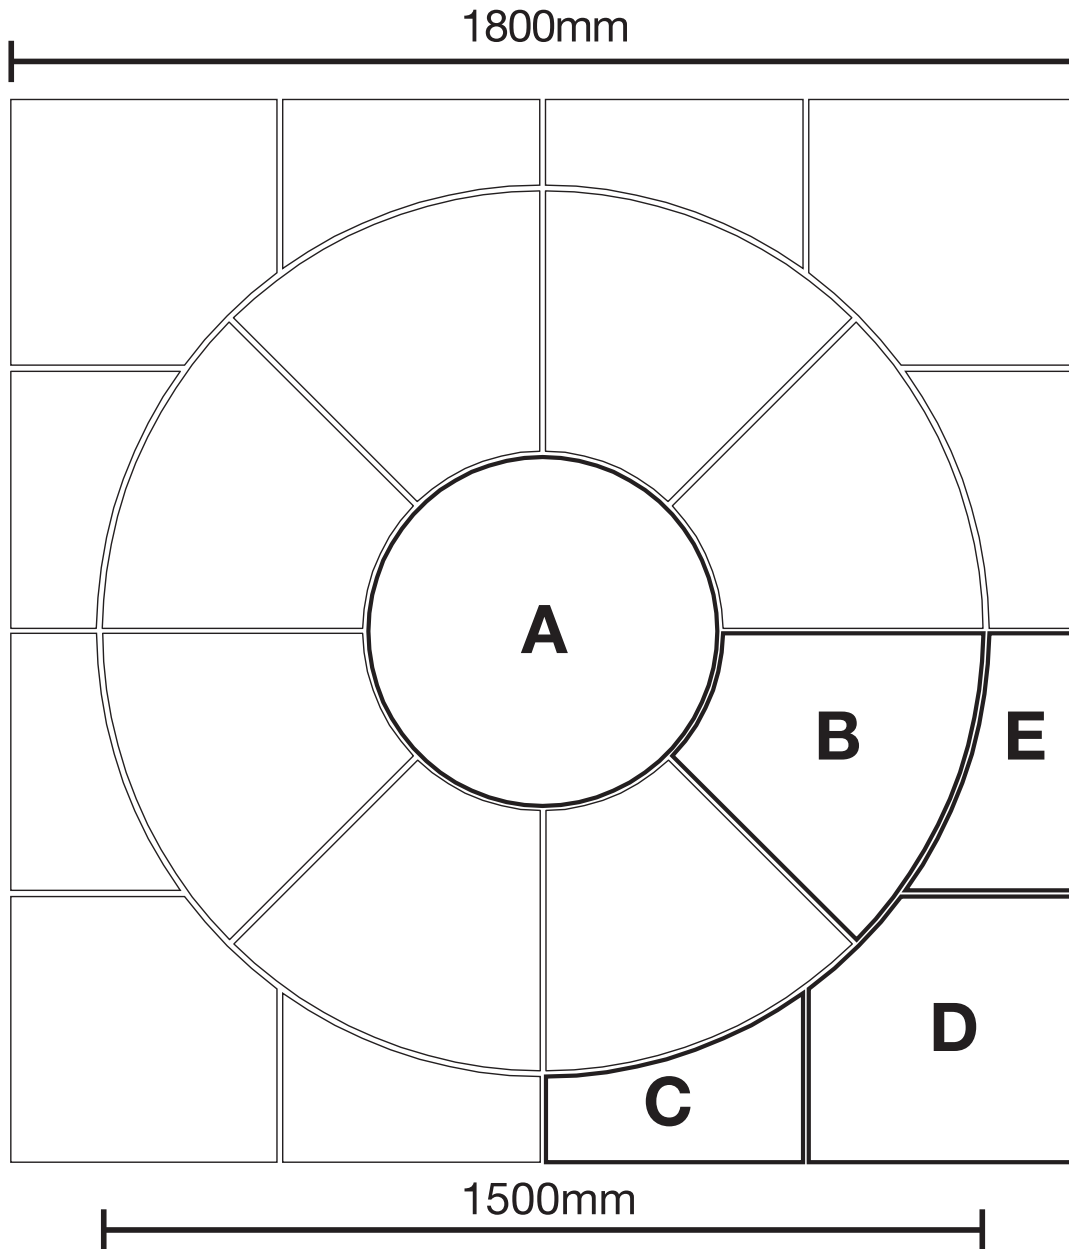

GARDENSTONE[®]

8502 Abbey Circle Kit 1.5m

Covers approximately 3.24 square metres when using optional squaring off kit

Abbey Circle Kit 1.5m Components inc optional Squaring off kit	A	Centre Circle	x 1
	B	Outer	x 8
	C	Left Small Corner	x 4
	D	Corner Section	x 4
	E	Right Small Corner	x 4